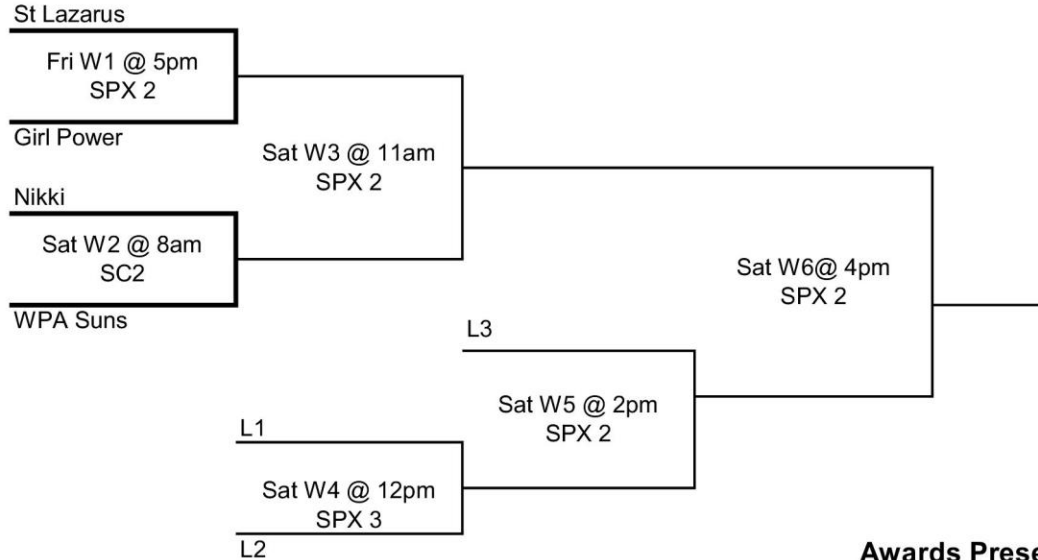

Women's Division

**Awards Presentation- 8pm sharp on Saturday
at the Serbian Centre-
6770 Tecumseh Road East, Windsor, ON N8T 1E6
$10.00 Admission or Player Passes (no exceptions)**

**Team Medals, Scholarships, Braveheart Award, and
Tournament Presentation**

**Food, Entertainment and Children's
activities begin at 6:30pm on Saturday**

SC- St. Clair College South Talbot Campus, Classic Gym, 2000 Talbot Road West, N9A 6S4

SPX- St. Clair College South Talbot Campus, Sportsplex Gym, 2000 Talbot Road West, N9A 6S4