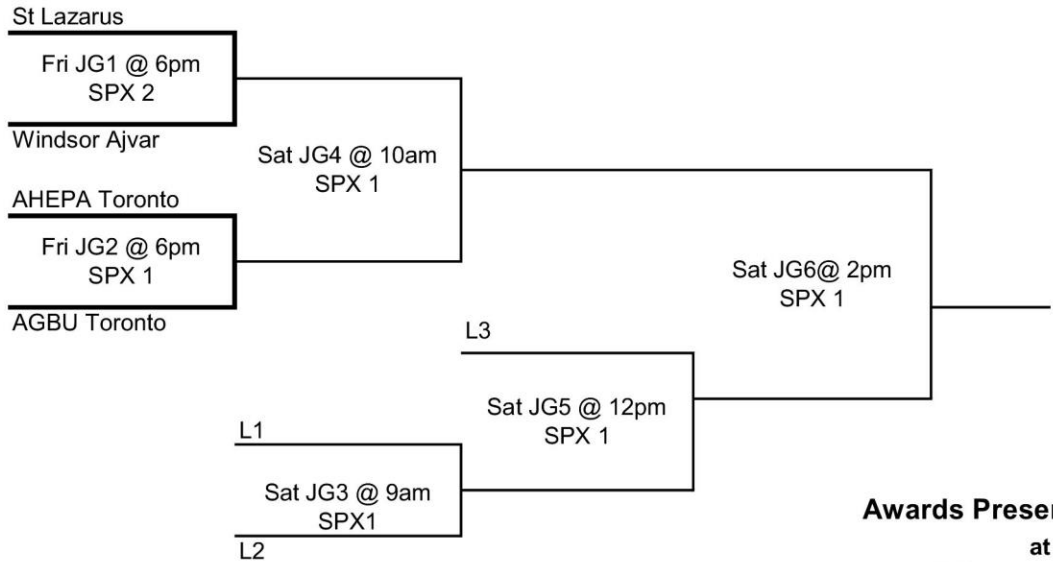

Junior Girls

**Awards Presentation- 8pm sharp on Saturday
at the Serbian Centre-
6770 Tecumseh Road East, Windsor, ON N8T 1E6
$10.00 Admission or Player Passes (no exceptions)**

**Team Medals, Scholarships, Braveheart Award, and
Tournament Presentation**

**Food, Entertainment and Children's
activities begin at 6:30pm on Saturday**

SC- St. Clair College South Talbot Campus, Classic Gym, 2000 Talbot Road West, N9A 6S4

SPX- St. Clair College South Talbot Campus, Sportsplex Gym, 2000 Talbot Road West