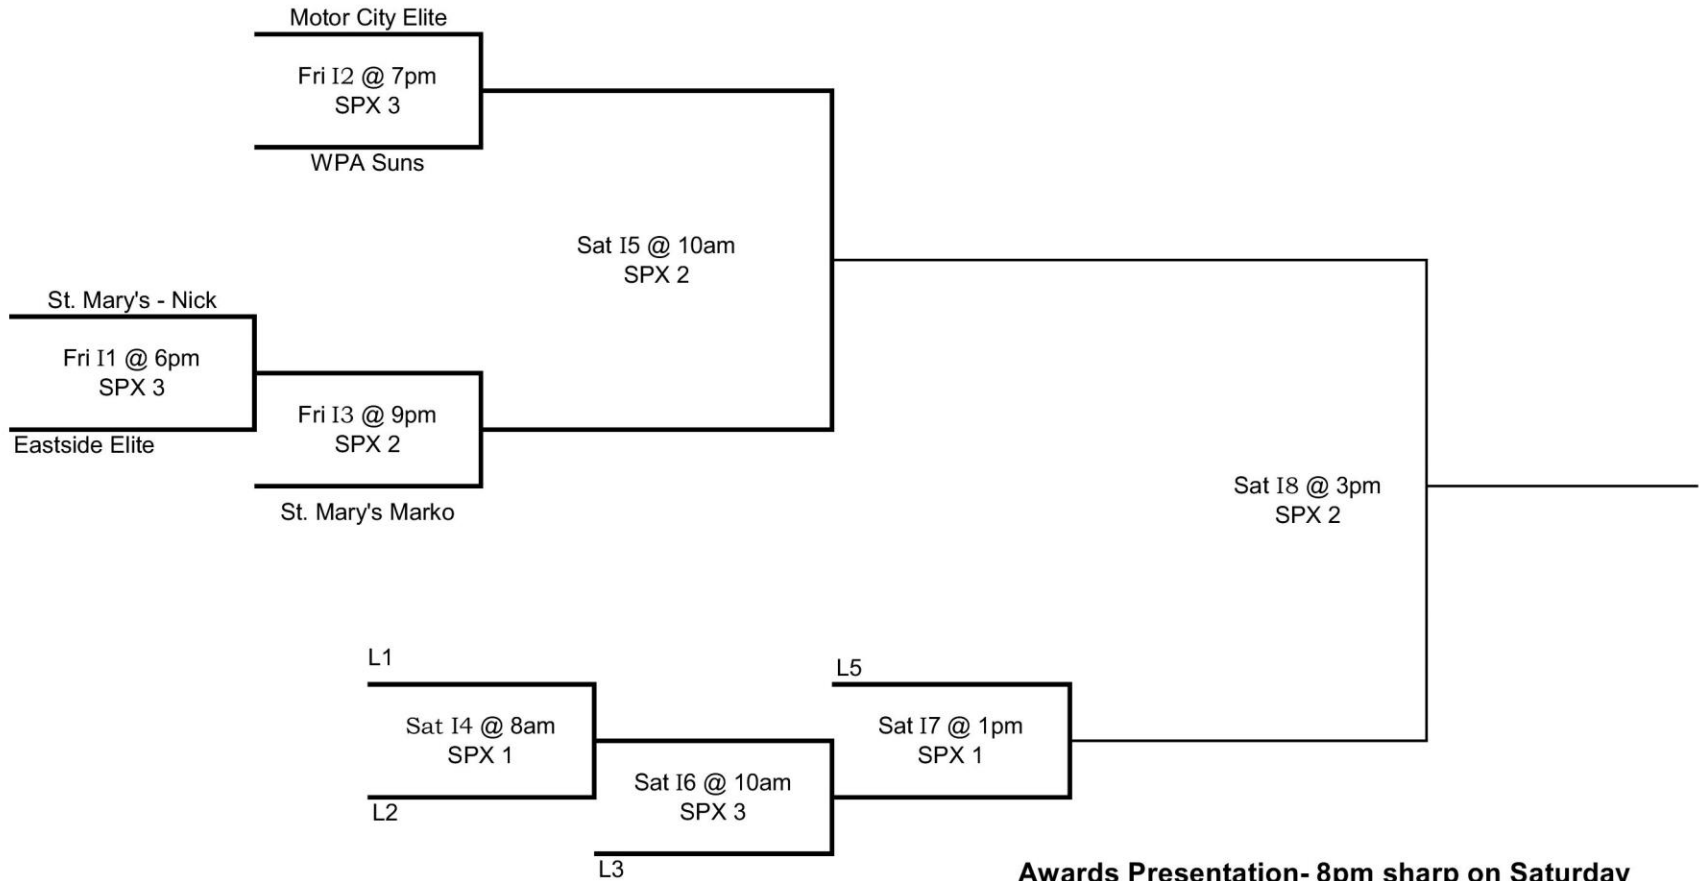

Intermediate Boys

**Awards Presentation- 8pm sharp on Saturday
at the Serbian Centre-
6770 Tecumseh Road East, Windsor, ON N8T 1E6
$10.00 Admission or Player Passes (no exceptions)**

**Team Medals, Scholarships, Braveheart Award, and Tournament
Presentation**

SC- St. Clair College South Talbot Campus, Classic Gym, 2000 Talbot Road West, N9A 6S4
SPX- St. Clair College South Talbot Campus, Sportsplex Gym, 2000 Talbot Road West, N9A 6S4

**Food, Entertainment and Children's activities
begin at 6:30pm on Saturday**