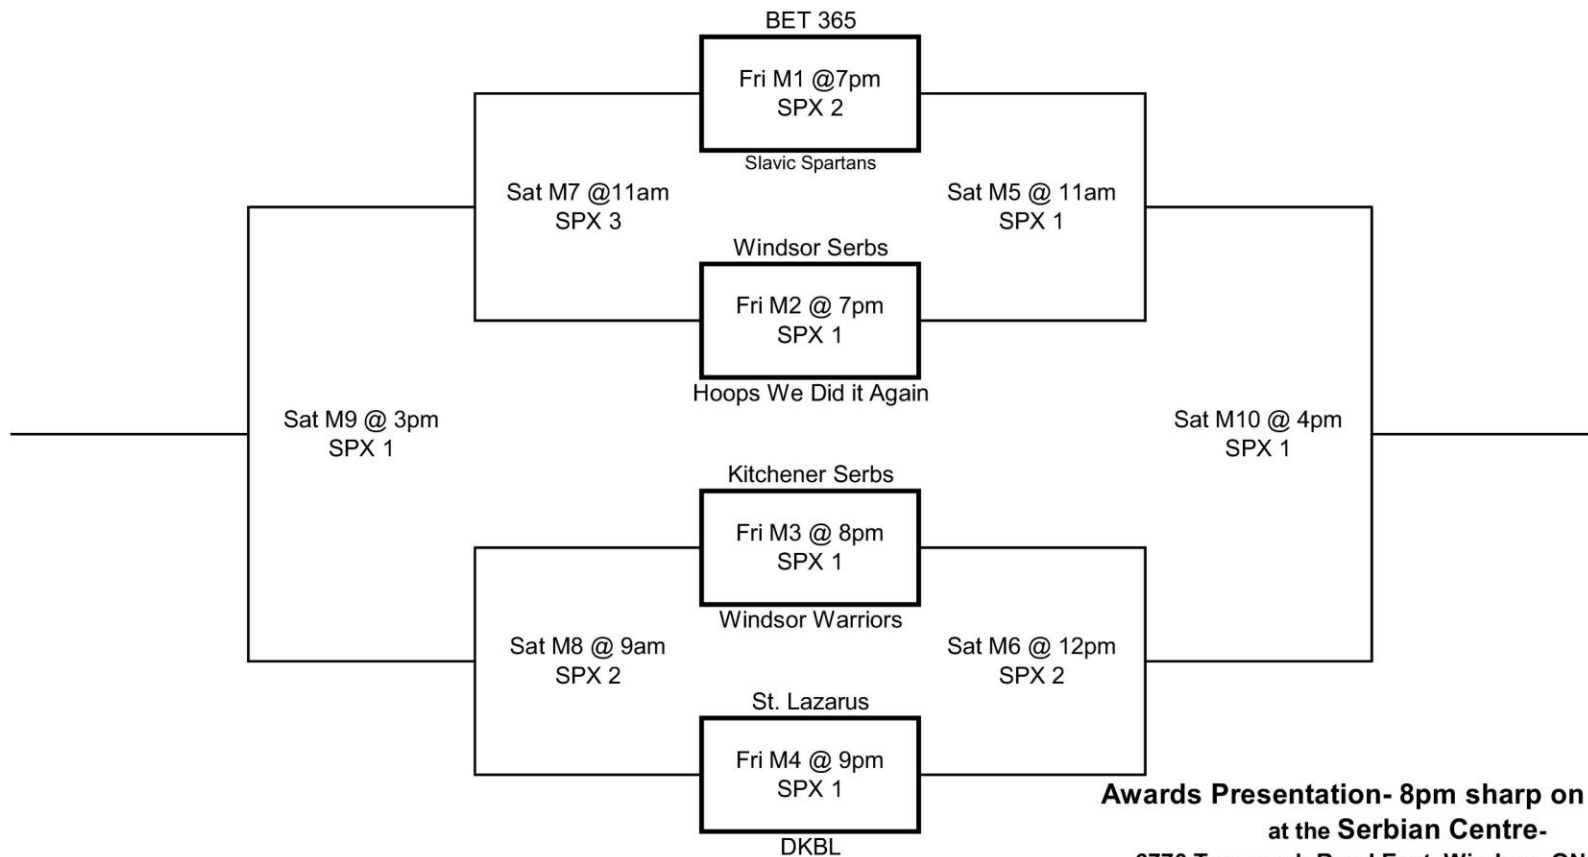

TOURNAMENT BRACKETS

Men's Division

**Awards Presentation- 8pm sharp on Saturday
at the Serbian Centre-
6770 Tecumseh Road East, Windsor, ON N8T 1E6
\$10.00 Admission or Player Passes (no exceptions)**

**Team Medals, Scholarships, Braveheart Award, and Tournament
Presentation**