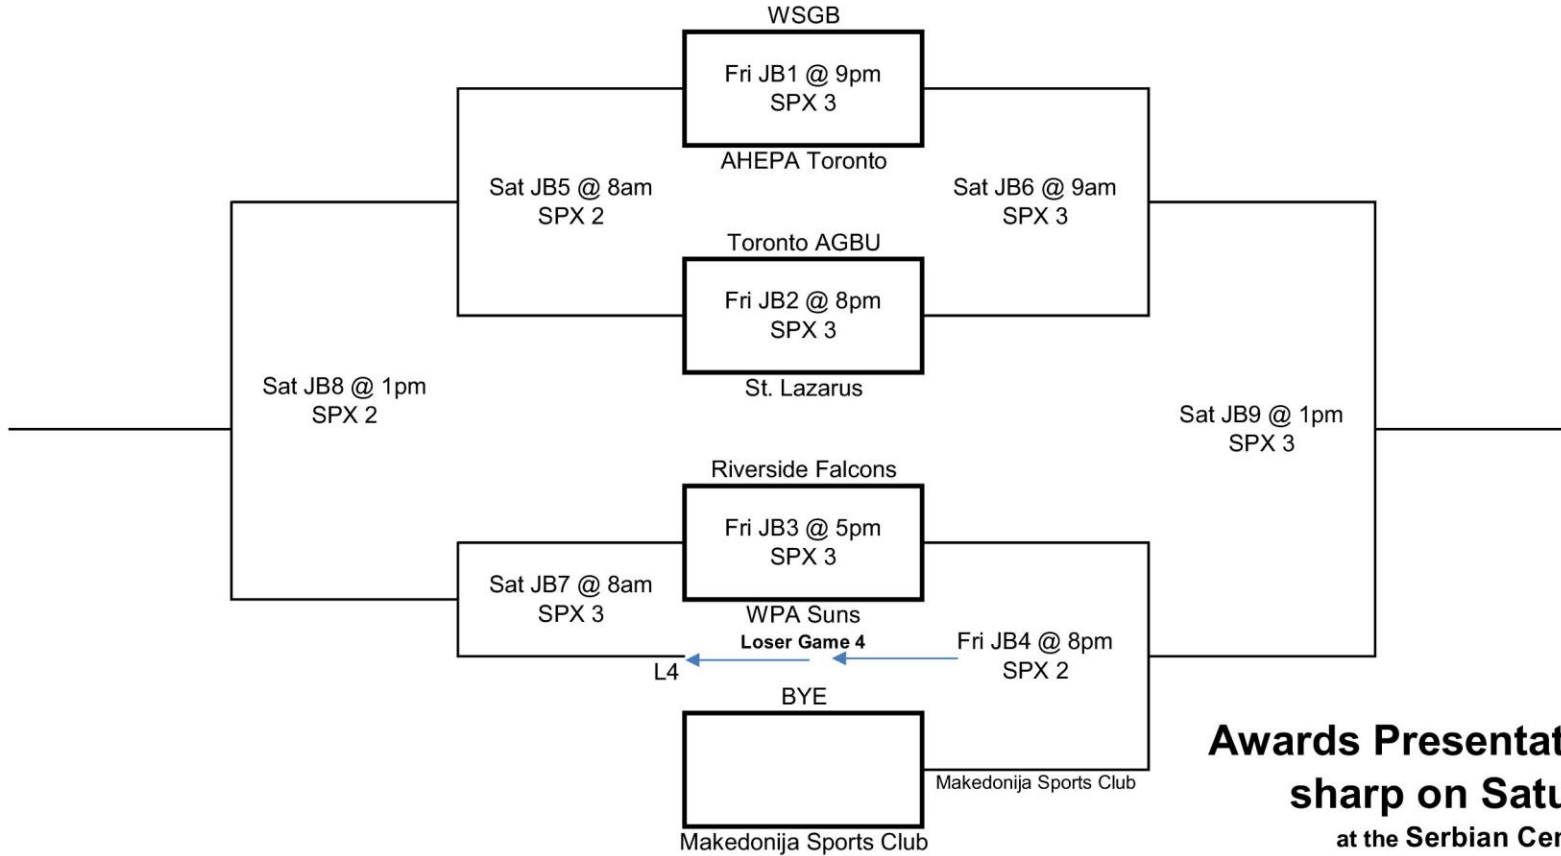

Junior Boys

Awards Presentation- 8pm sharp on Saturday

at the Serbian Centre-
6770 Tecumseh Road East, Windsor, ON N8T 1E6
$10.00 Admission or Player Passes (no exceptions)

Team Medals, Scholarships, Braveheart Award, and
Tournament Presentation

Food, Entertainment and Children's activities
begin at 6:30pm on Saturday

SC- St. Clair College South Talbot Campus, Classic Gym, 2000 Talbot Road West, N9A 6S4
SPX- St. Clair College South Talbot Campus, Sportsplex Gym, 2000 Talbot Road West, N9A 6S4