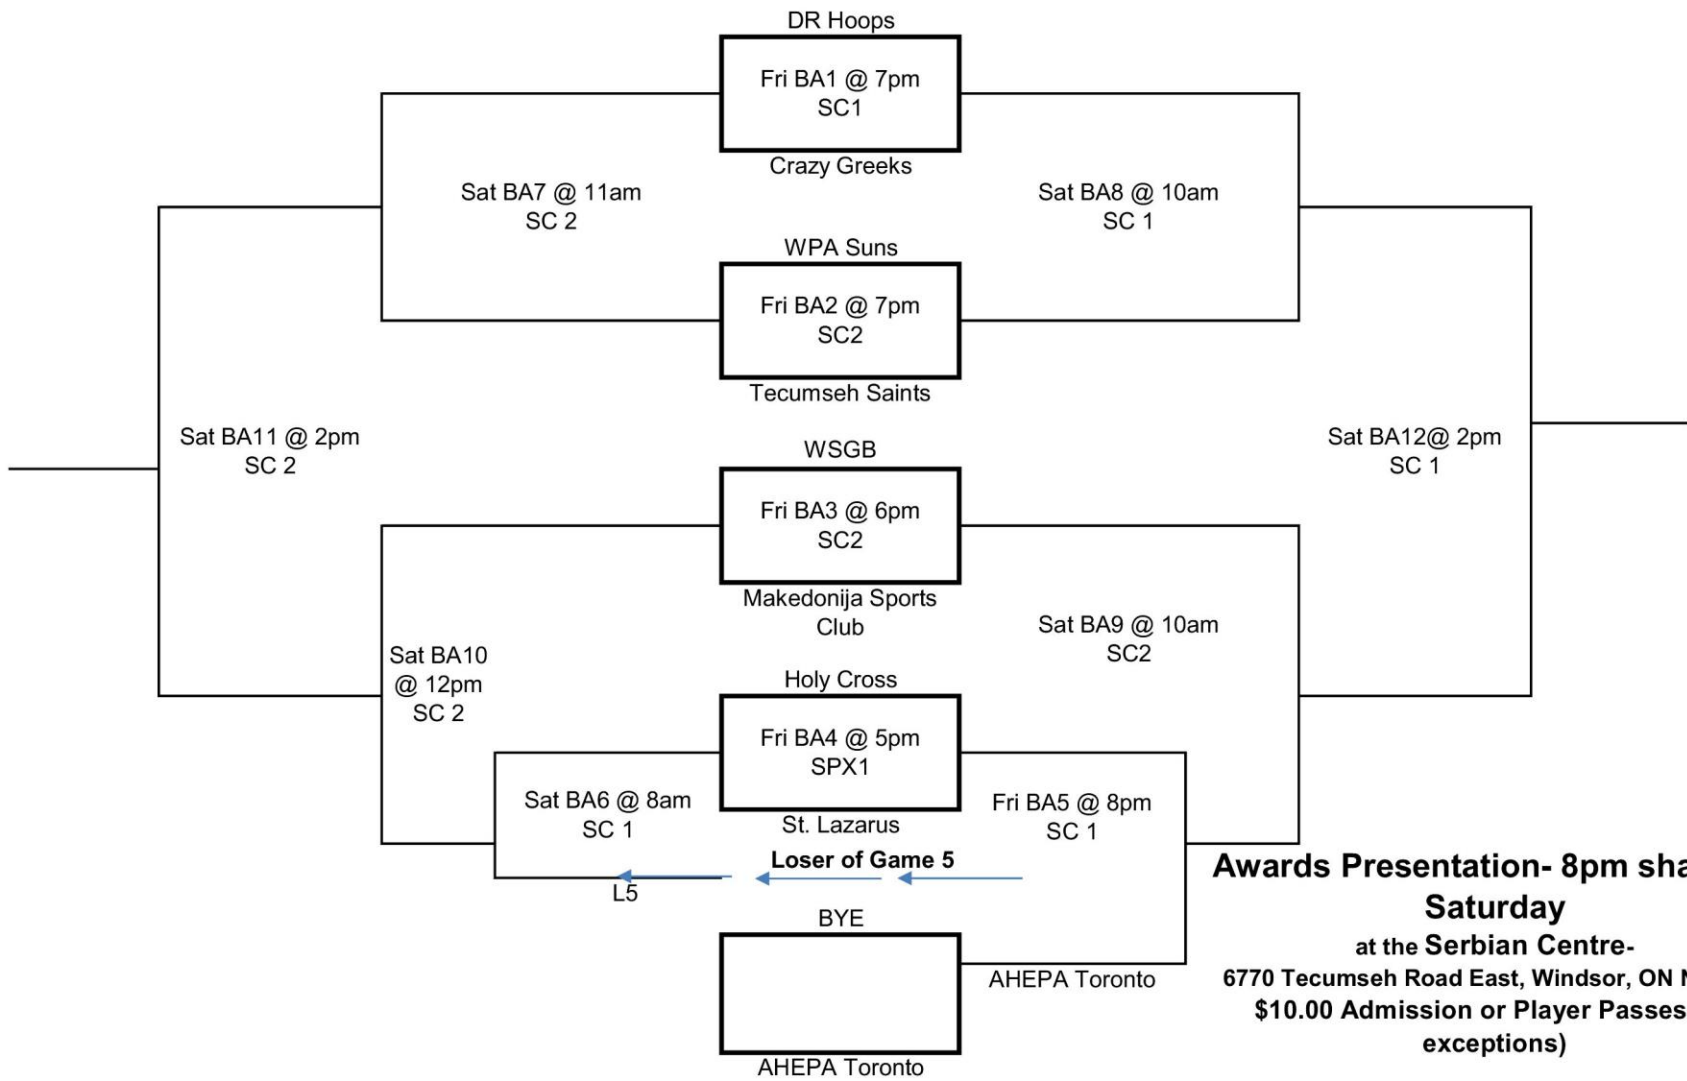

Biddy A

Awards Presentation- 8pm sharp on Saturday
at the Serbian Centre-
6770 Tecumseh Road East, Windsor, ON N8T 1E6
$10.00 Admission or Player Passes (no exceptions)

Team Medals, Scholarships, Braveheart Award, and Tournament Presentation

Food, Entertainment and Children's activities begin at 6:30pm on Saturday

SC- St. Clair College South Talbot Campus, Classic Gym, 2000 Talbot Road West, N9A 6S4
SPX- St. Clair College South Talbot Campus, Sportsplex Gym, 2000 Talbot Road West, N9A 6S4