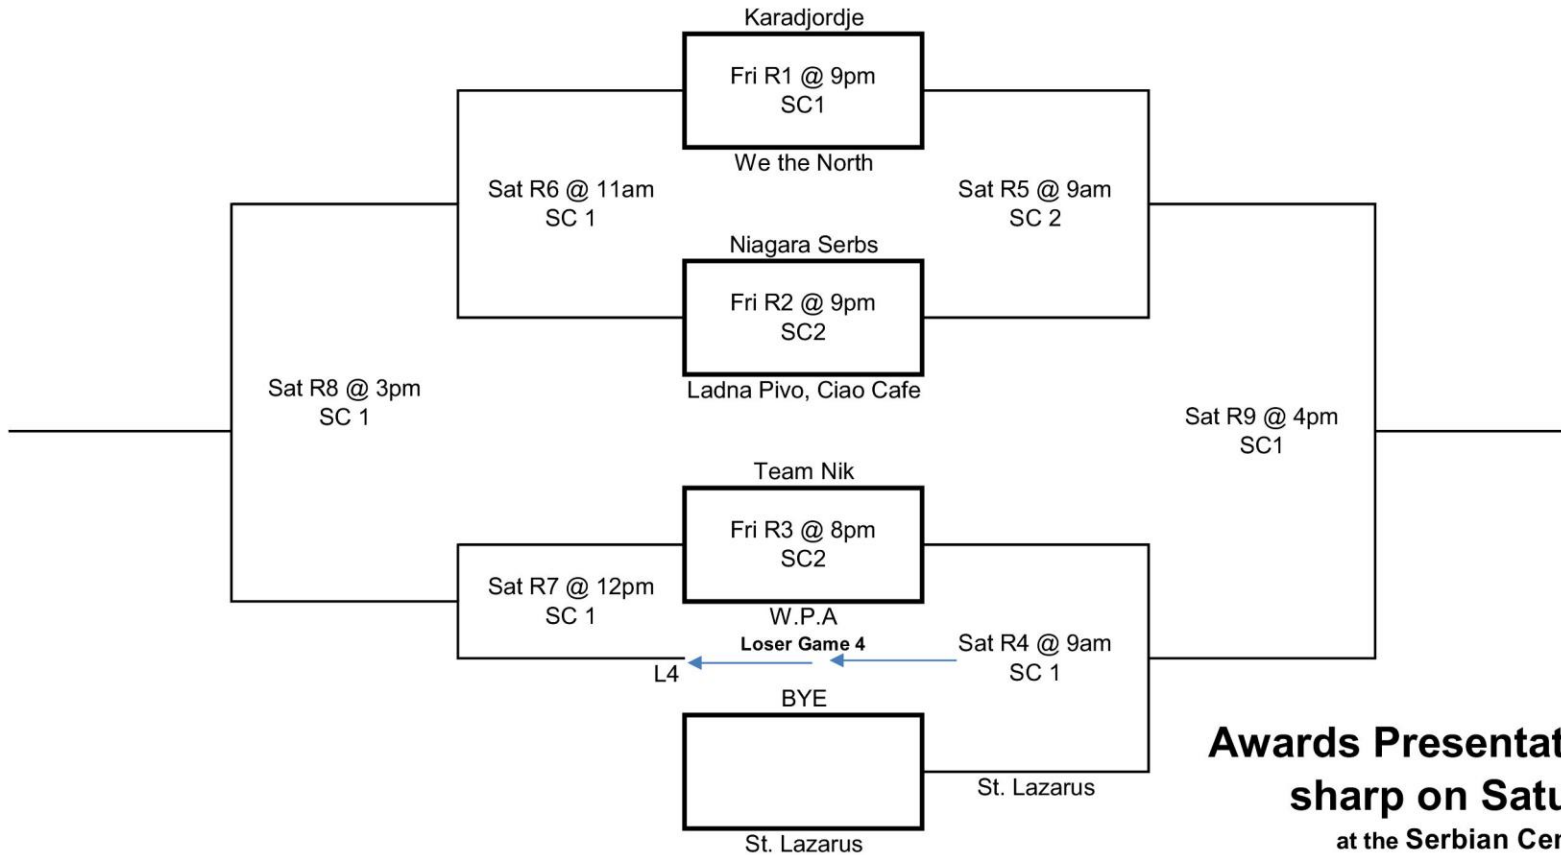

Rec Division

Awards Presentation- 8pm sharp on Saturday

at the Serbian Centre-
6770 Tecumseh Road East, Windsor, ON N8T 1E6
$10.00 Admission or Player Passes (no exceptions)

Team Medals, Scholarships, Braveheart Award, and
Tournament Presentation

**Food, Entertainment and Children's activities
begin at 6:30pm on Saturday**

SC- St. Clair College South Talbot Campus, Classic Gym, 2000 Talbot Road West, N9A 6S4
SPX- St. Clair College South Talbot Campus, Sportsplex Gym, 2000 Talbot Road West, N9A 6S4