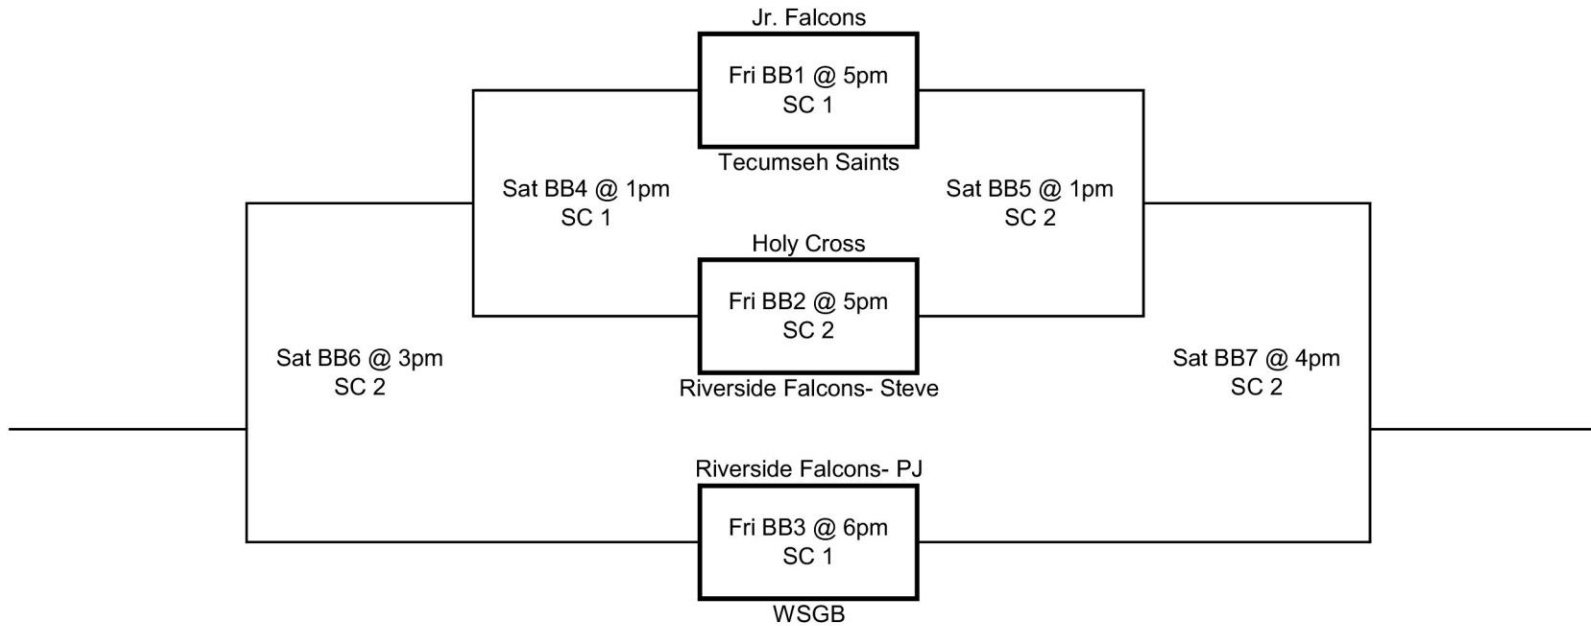

Biddy B

SC- St. Clair College South Talbot Campus, Classic Gym, 2000 Talbot Road West, N9A 6S4
SPX- St. Clair College South Talbot Campus, Sportsplex Gym, 2000 Talbot Road West, N9A 6S4

**Awards Presentation- 8pm sharp on Saturday
at the Serbian Centre-
6770 Tecumseh Road East, Windsor, ON N8T 1E6
$10.00 Admission or Player Passes (no exceptions)**

**Team Medals, Scholarships, Braveheart Award, and Tournament
Presentation**

**Food, Entertainment and Children's activities
begin at 6:30pm on Saturday**